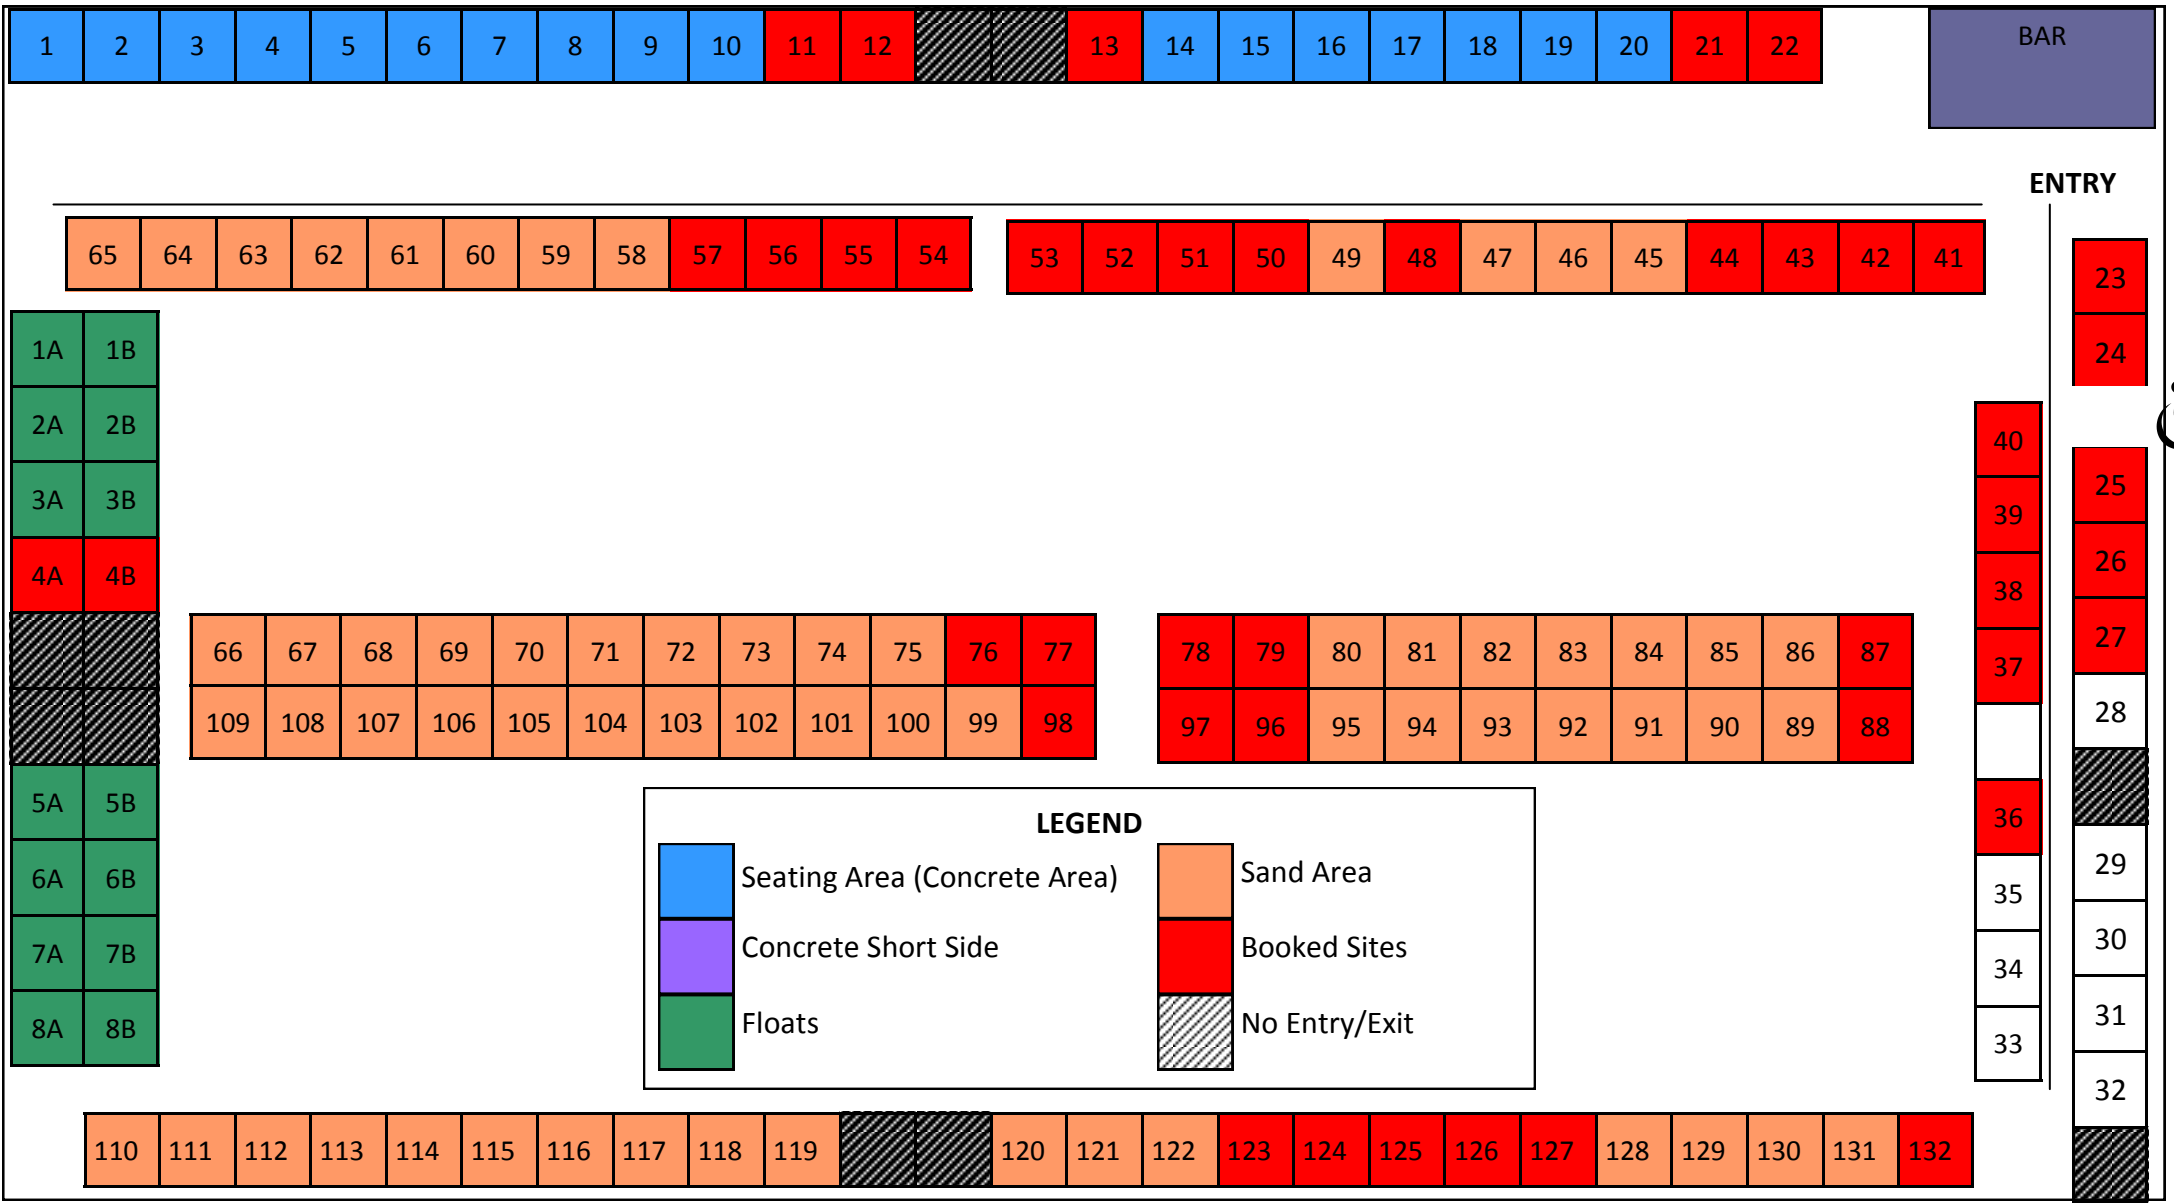

2011 Show Horse Victoria Annual Market Night Map

Indoor Arena One

CAR PARK